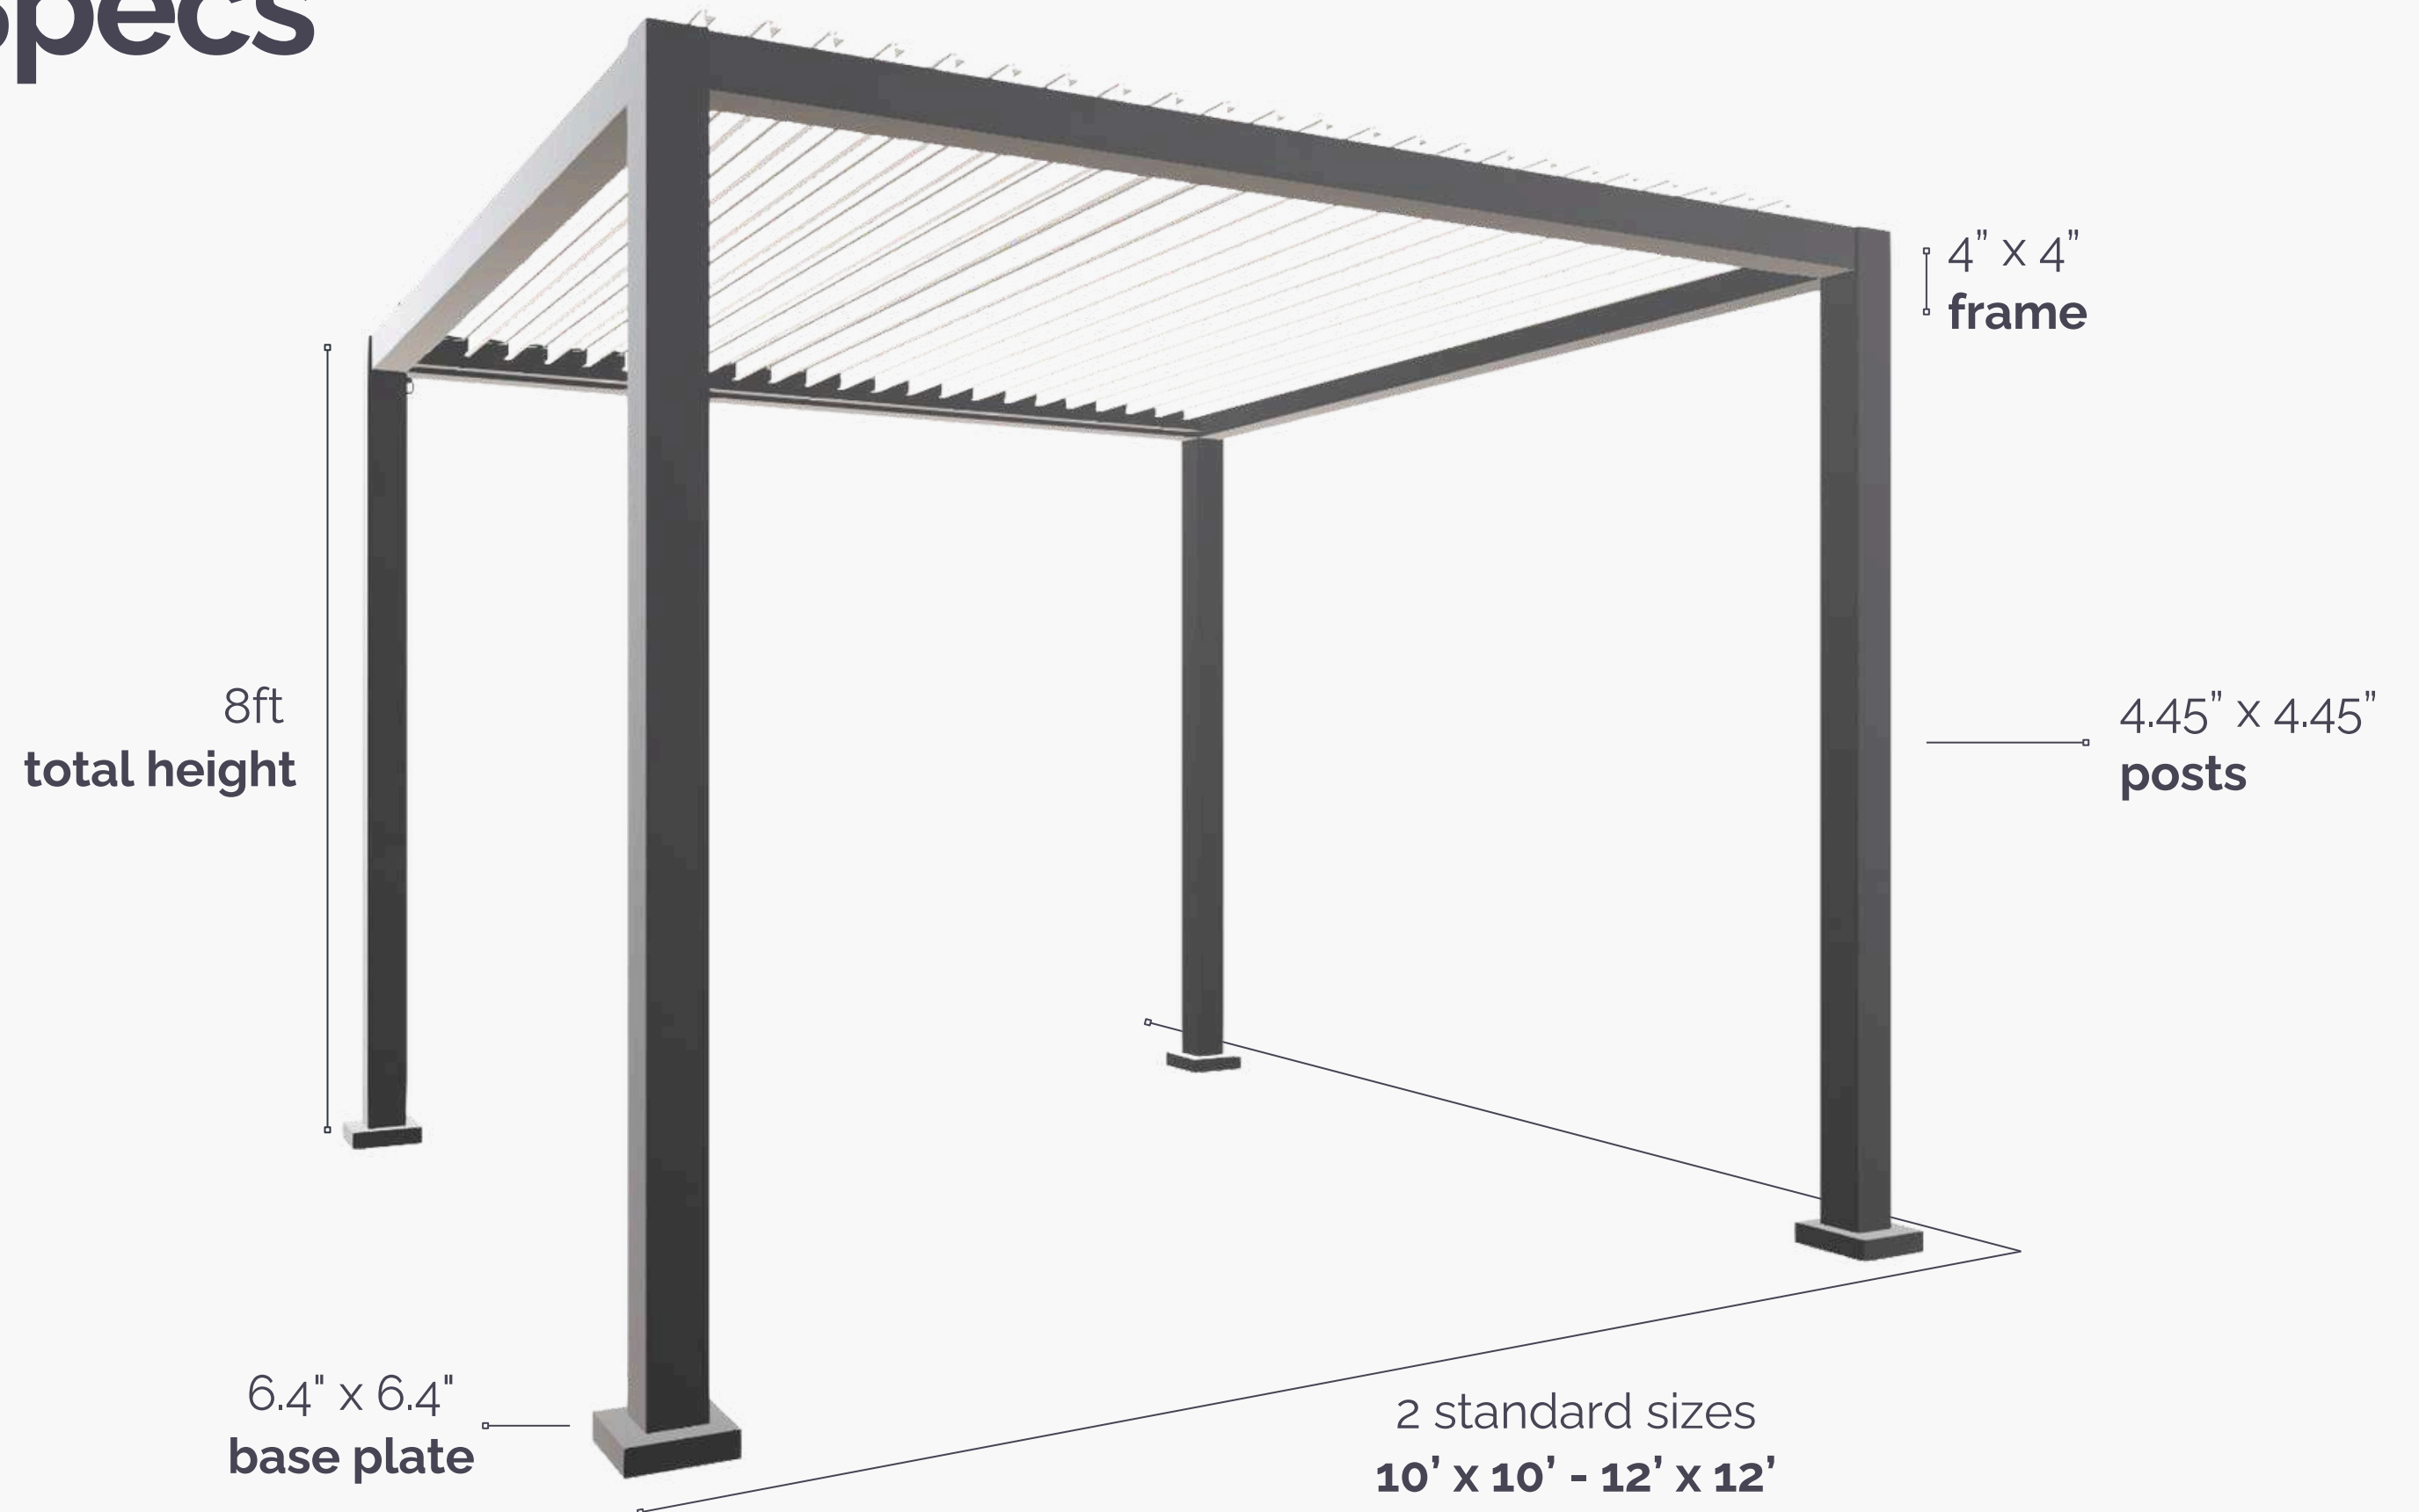

Technical Specs

Dimensions