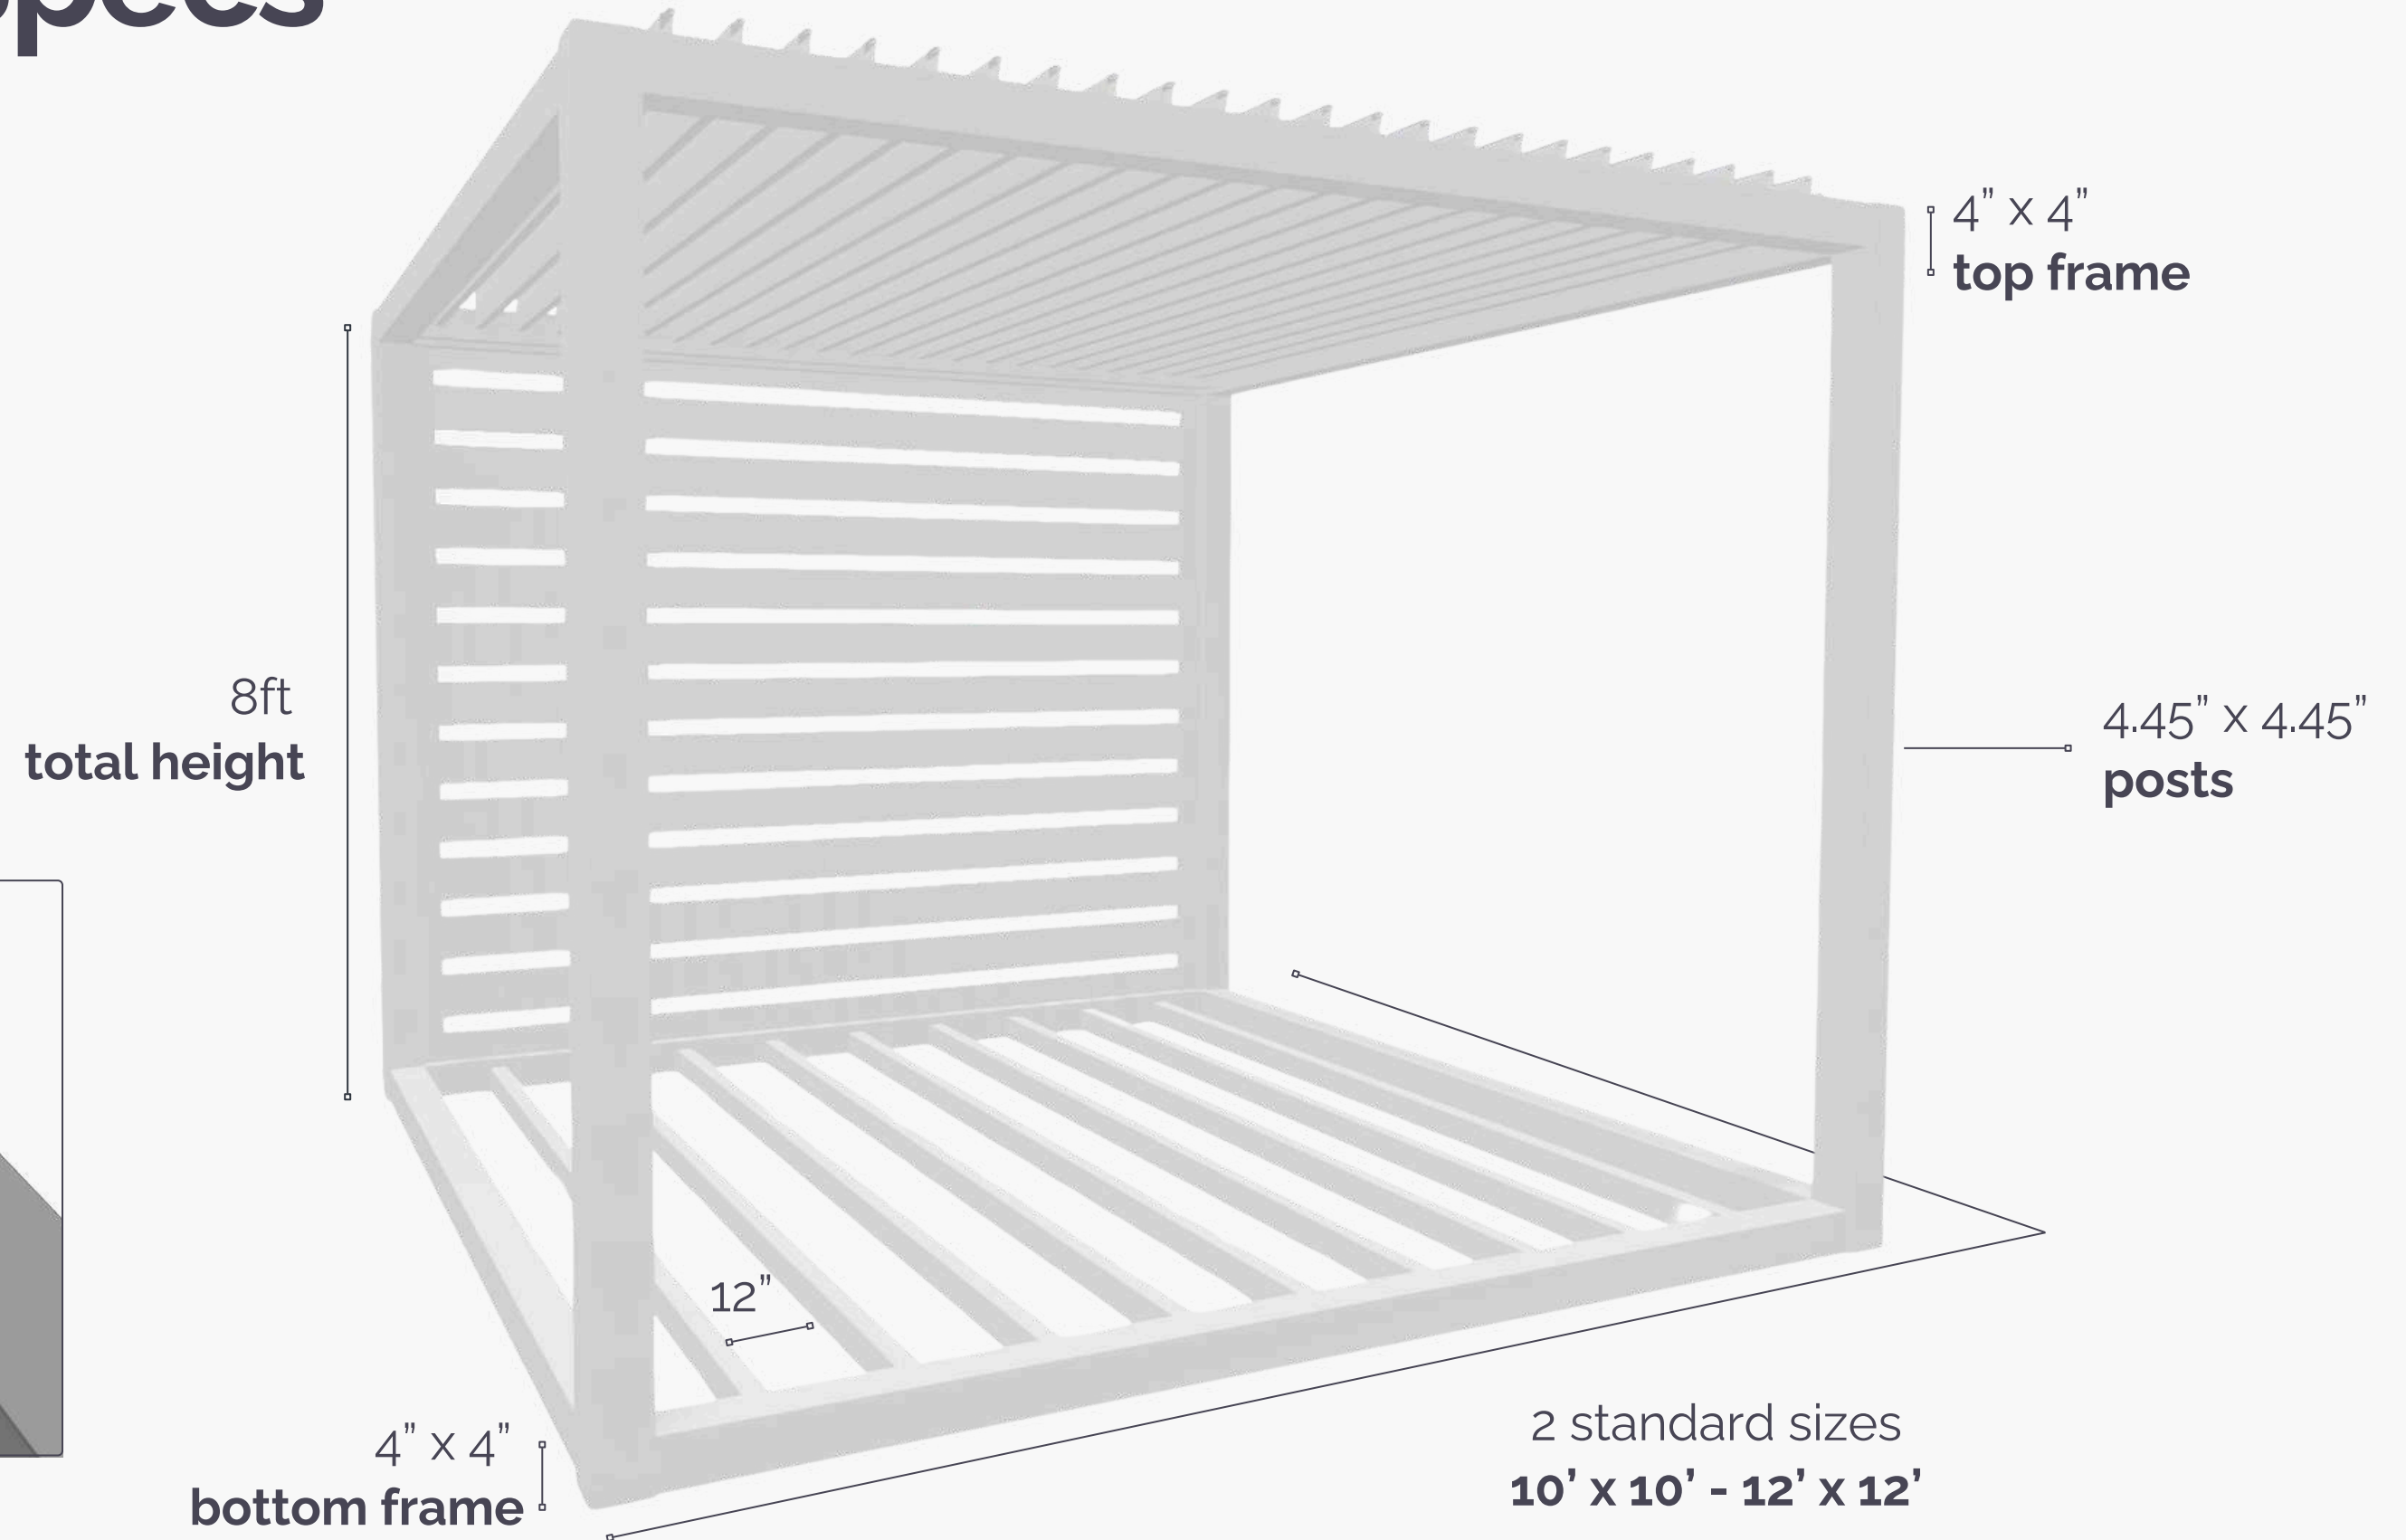

Technical Specs

Louvered Roof

90° Maximum opening of louvers
Louvers opening direction is chosen at the installation

WIND LOAD CAPACITY

Closed Louvers:
Up to 95 mph

Opened Louvers:
Up to 105 mph

SNOW LOAD CAPACITY

Closed Louvers:
Up to 15 lbs/sq. ft.

Opened Louvers:
Up to 20 lbs/sq. ft

Weight

Technical Specs

	10' x 10'	12' x 12'
WITH FLOOR FRAME	519 lbs	704 lbs
WITHOUT FLOOR FRAME	351 lbs	444 lbs
PRIVACY WALL	199 lbs	235 lbs

Options

Privacy Wall

Fixed with 1,7" gap

White

Black

Options

Combined Zones

- Only linear configurations
- Maximum of 4 zones aligned