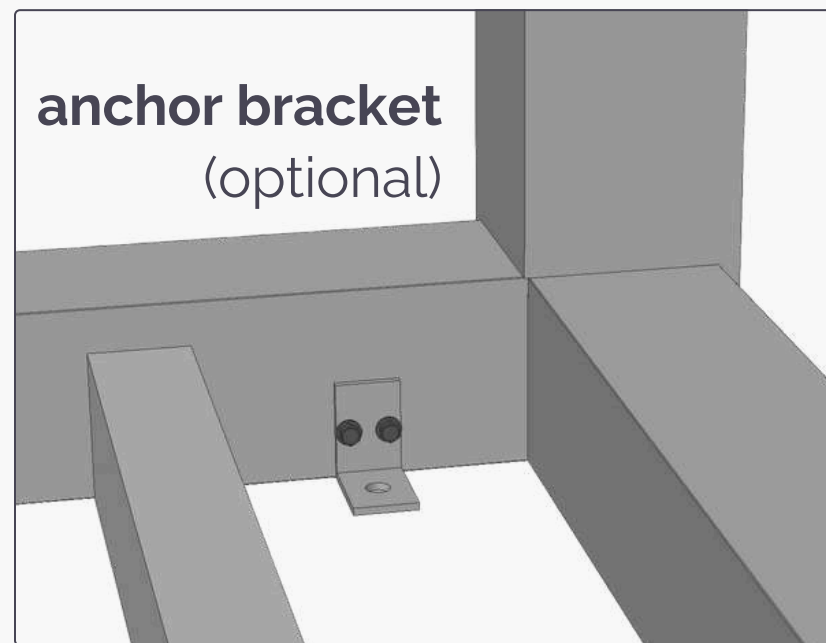

Technical Specs

Louvered Roof

90° Maximum opening of louvers
Louvers opening direction is chosen at the installation

WIND LOAD CAPACITY

Closed Louvers:
Up to 95 mph

Opened Louvers:
Up to 105 mph

SNOW LOAD CAPACITY